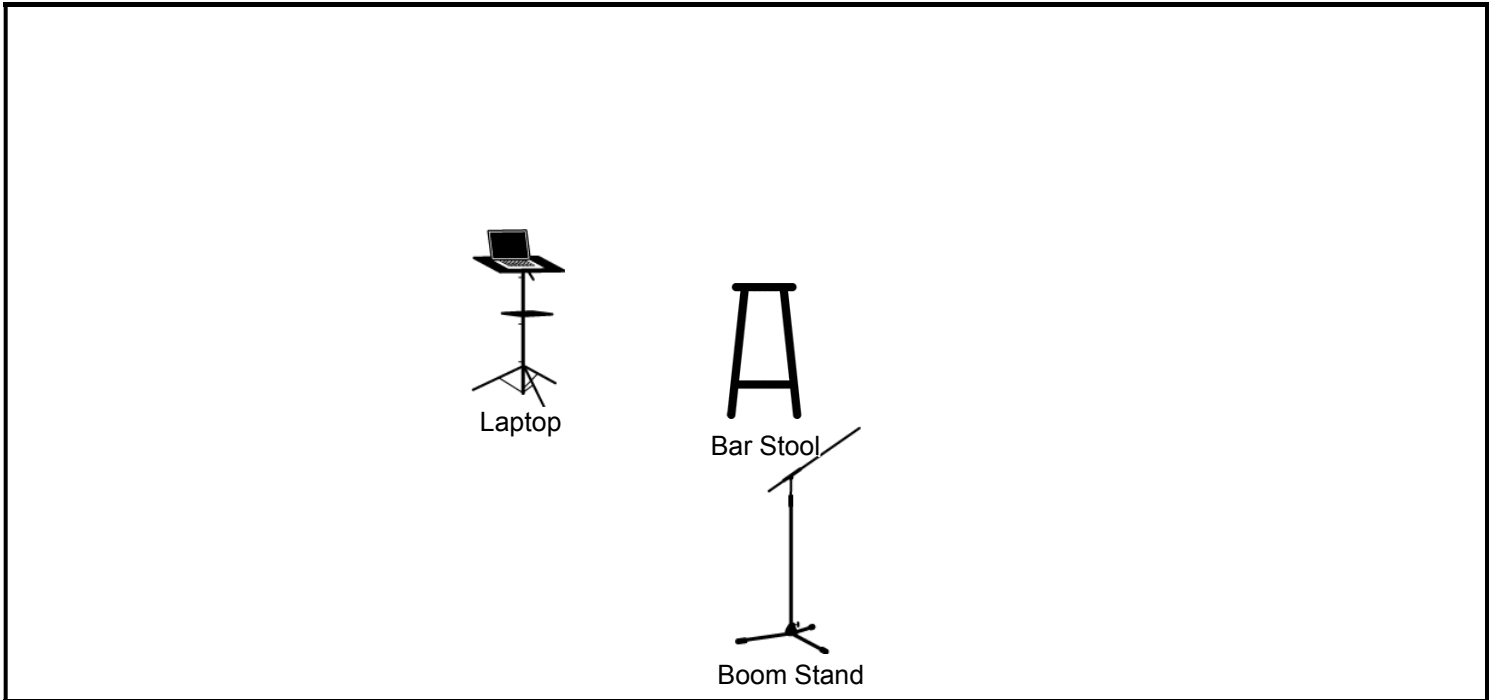

BAND NAME
Nadim Azzam

VENUE

SHOW DATE / TIME

STAGE

INPUT LIST

1	Interface Stereo Out (1/4")	9		17	
2	Interface Mono Out (1/4")	10		18	
3	Wireless IEM In (XLR)	11		19	
4		12		20	
5		13		21	
6		14		22	
7		15		23	
8		16		24	

NOTES

2x Power strip
Lead vox is mono out from
Interface: Apollo Twin
Sennheiser Wireless IEM System
Shure B58 Wireless Mic System

Nadim Azzam
734-883-2131
thenadimazzam@gmail.com